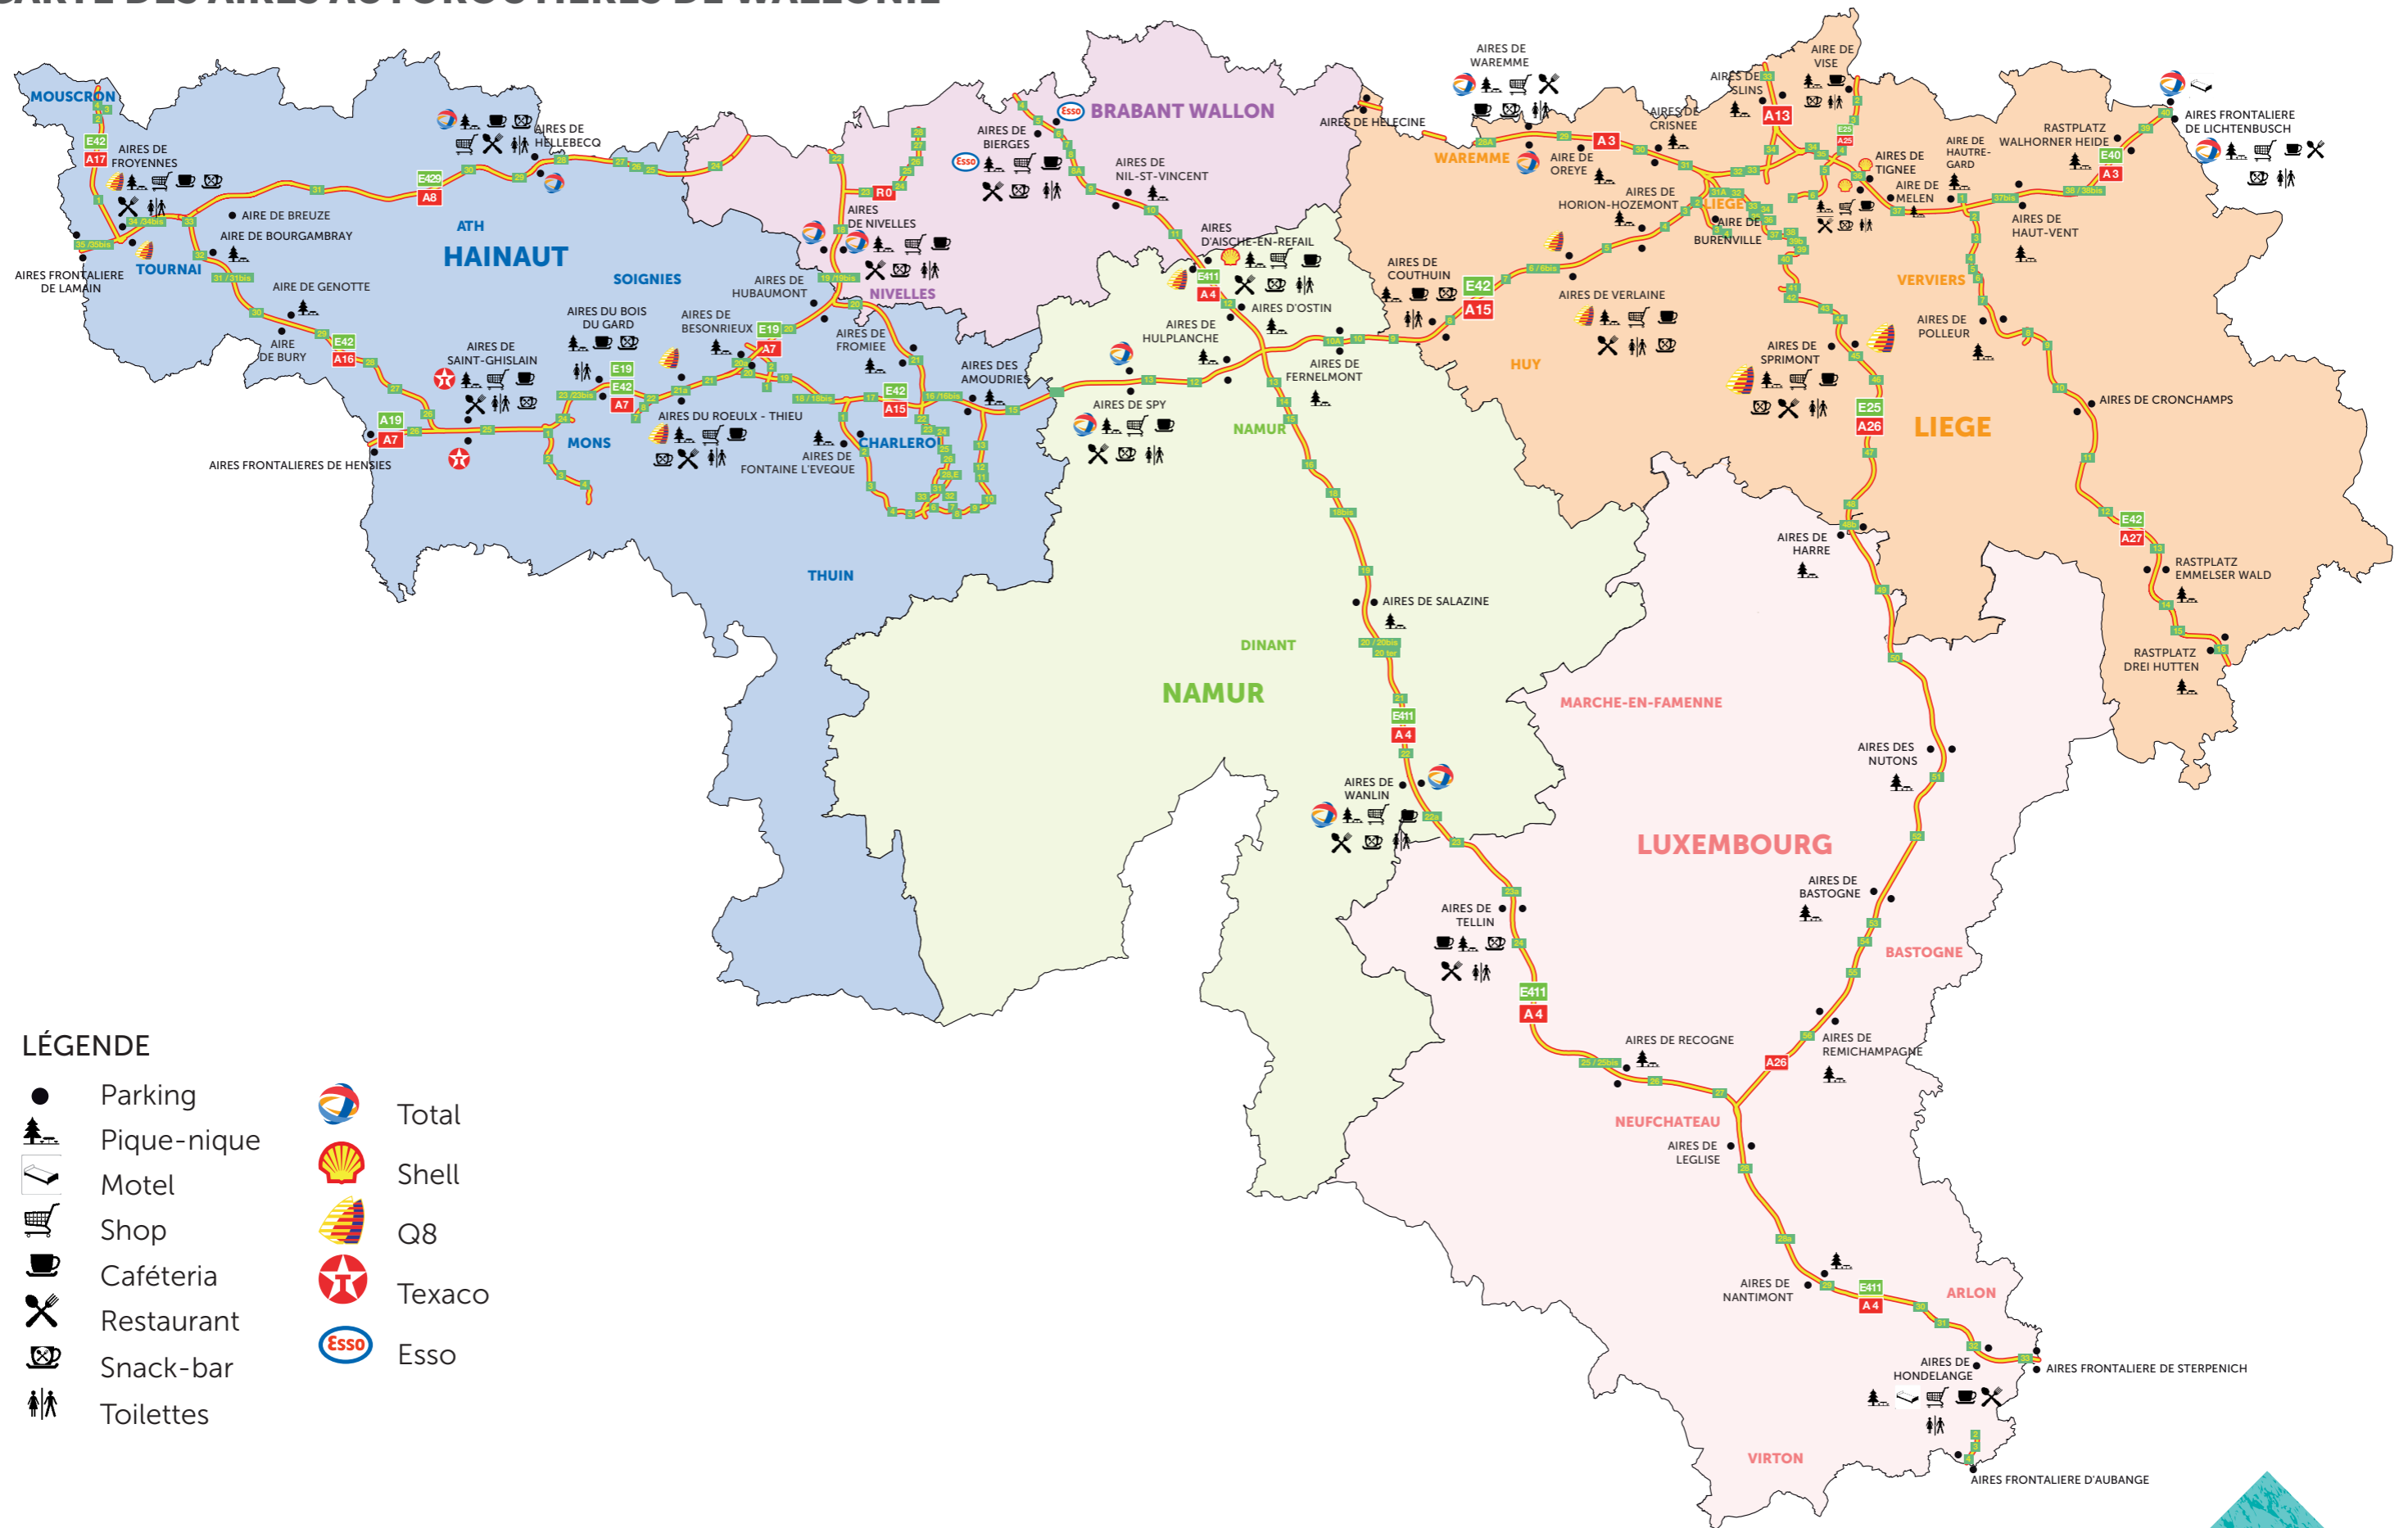

# CARTE DES AIRES AUTOROUTIÈRES DE WALLONIE

## LÉGENDE

- |   |             |  |        |
|---|-------------|--|--------|
| ● | Parking     |  | Total  |
|   | Pique-nique |  | Shell  |
|   | Motel       |  | Q8     |
|   | Shop        |  | Texaco |
|   | Caféteria   |  | Esso   |
|   | Restaurant  |  |        |
|   | Snack-bar   |  |        |
|   | Toilettes   |  |        |